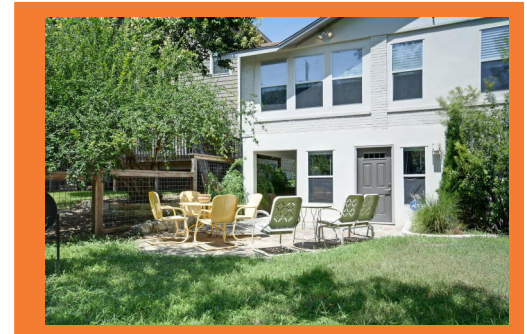

Carol Dochen
REALTORS®, Inc.

(512) 345-2227

2105 Glendale Pl

1940s Timeless Classic Under the Pecans!

MLS#5204194, \$599,000

5 Bedrooms, 4 Bathrooms
3 Living areas, 2 Dining areas
Built 1947, Remodeled 2008
3136 sq ft per Builder
.16 acres